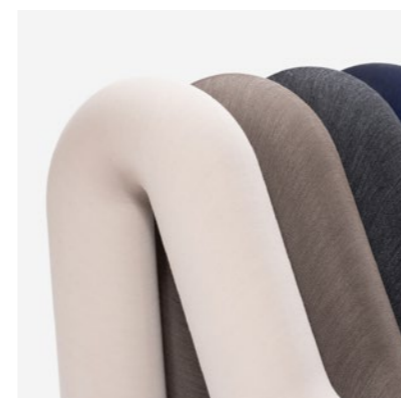

15 colors available

...or Multicolor !