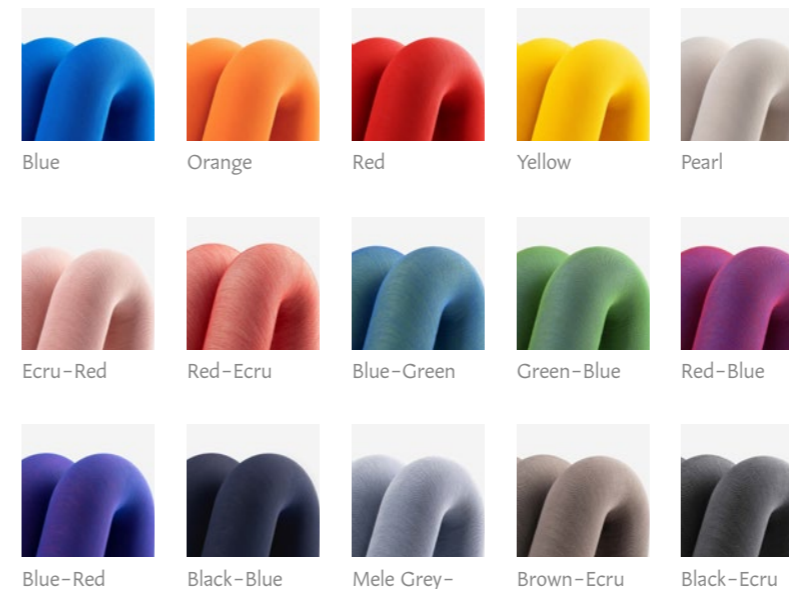

Available colors :