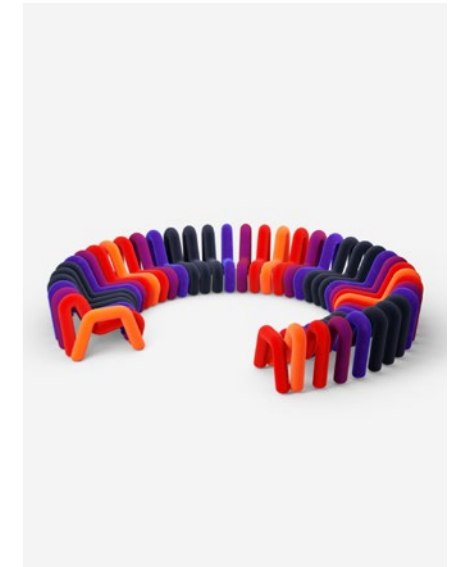

Big-Game

Extra Bold Sofa