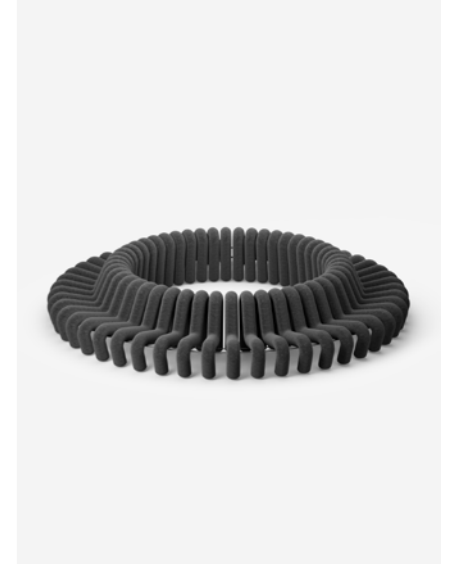

Big-Game

Extra Bold Sofa