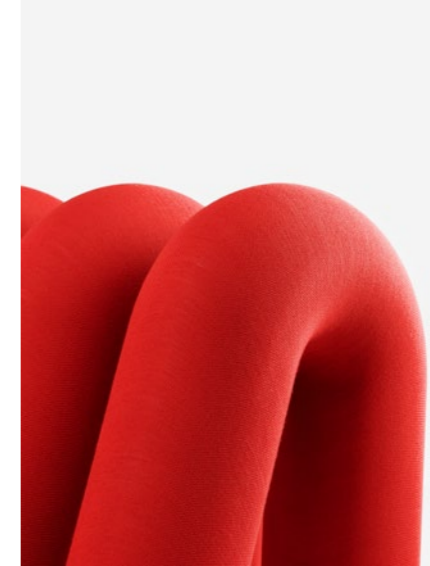

Big-Game

Extra Bold Sofa