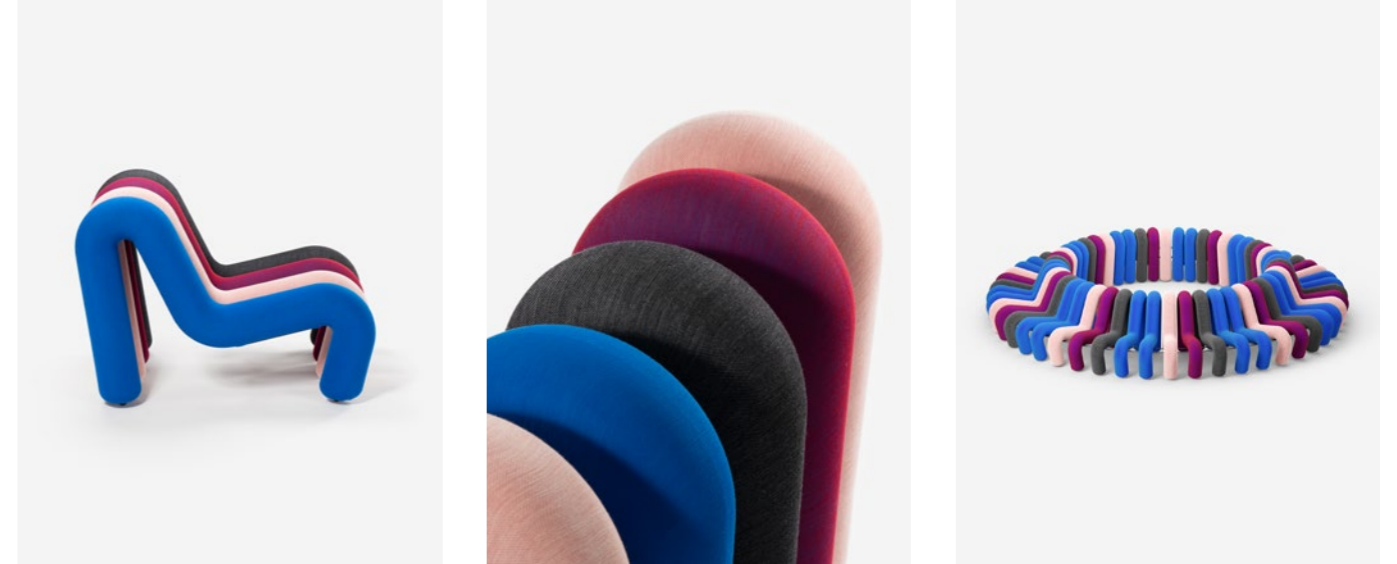

Big-Game

Extra Bold Sofa

Steel structure
Injected high resilience foam
Kvadrat 100% virgin wool cover
Made in France

Sequence Blue Pink
H. 71 cm D. 99 cm
Seating height : 37 cm

Réf. : BG 23 SEQUENCE BLUE PINK

Public price
from 1900 €

Go to [configurator](#) for more

102

103