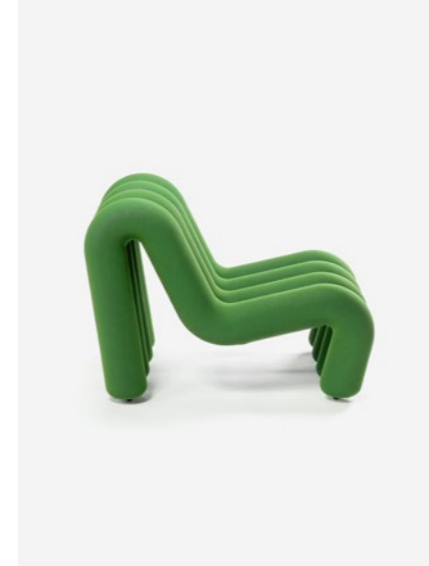

Big-Game

Extra Bold Sofa