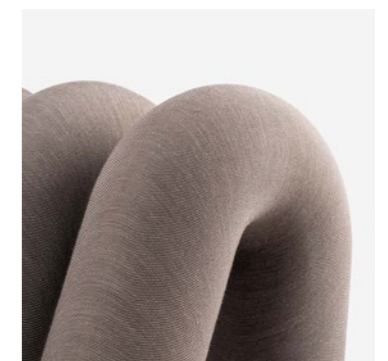

15 colors available

Monochromatic ...