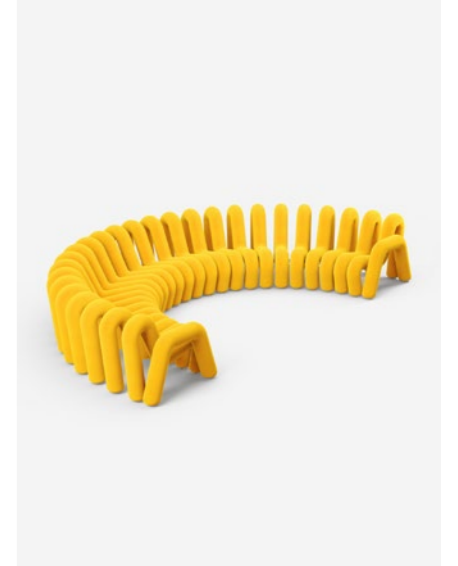

Big-Game

Extra Bold Sofa

64

65

Steel structure
Injected high resilience foam
Kvadrat 100% virgin wool cover
Made in France

Red
H. 71 cm D. 99 cm
Seating height : 37 cm

Réf. : BG 23 RED

Public price
from 1900 €

Go to [configurator](#) for more

Big-Game

Extra Bold Sofa

66

67

Steel structure
Injected high resilience foam
Kvadrat 100% virgin wool cover
Made in France

Yellow
H. 71 cm D. 99 cm
Seating height : 37 cm

Réf. : BG 23 YELLOW