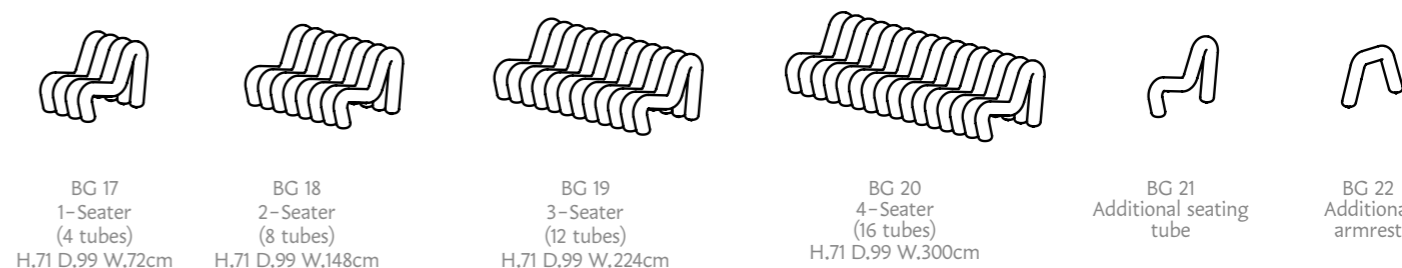

Available with a specific reference :