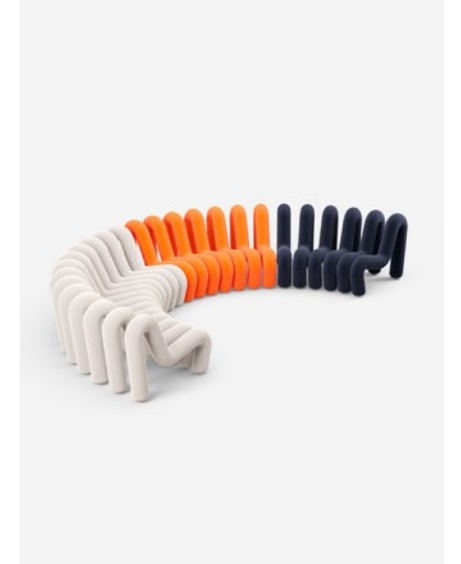

Big-Game

Extra Bold Sofa