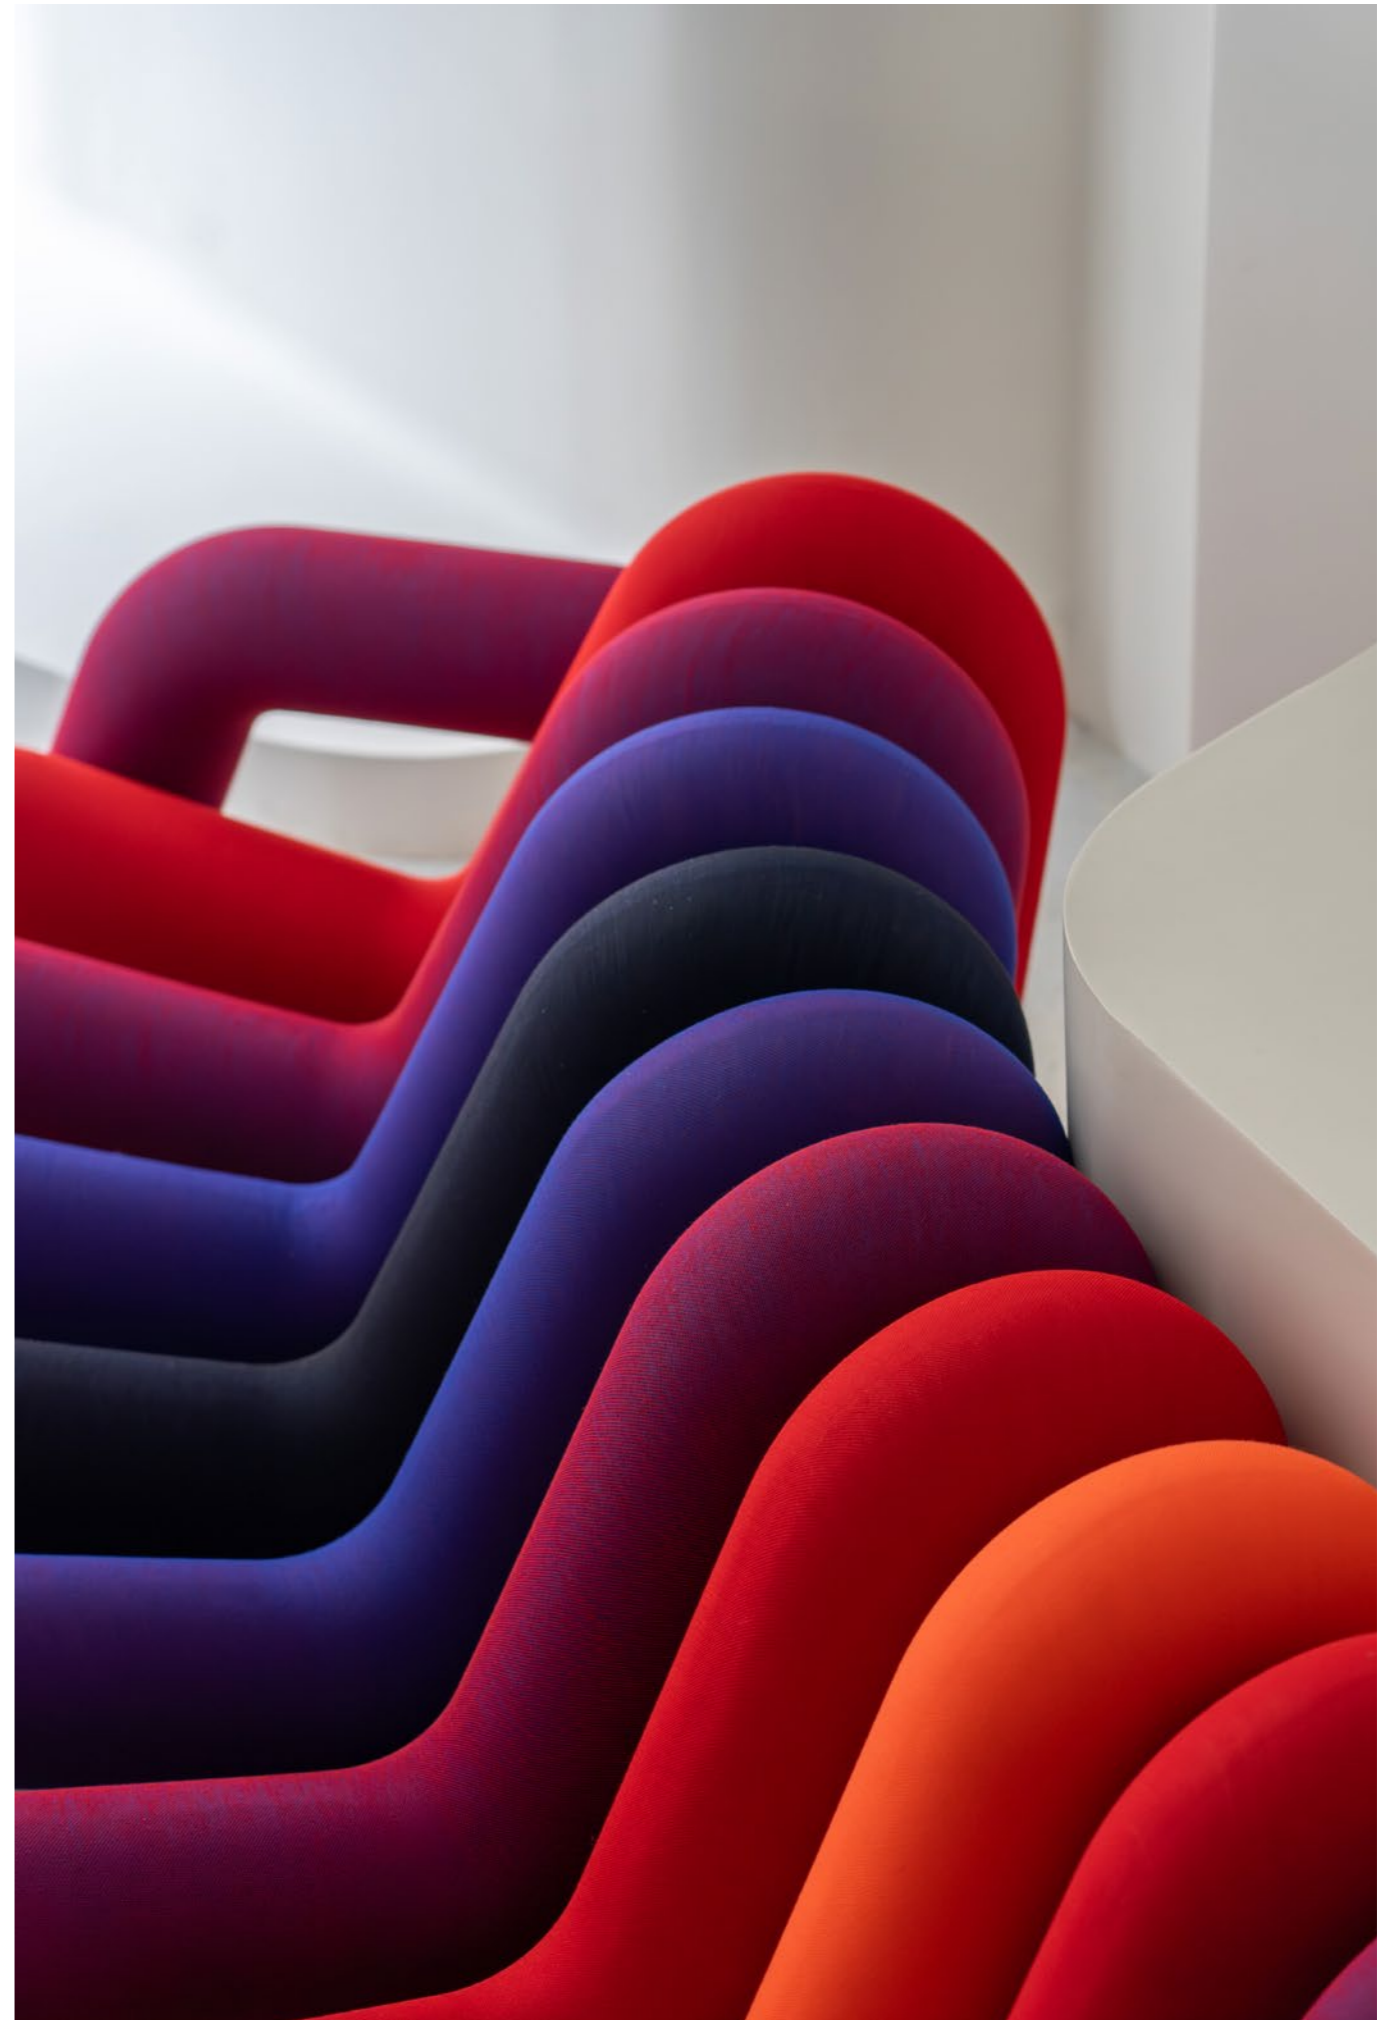

Public price : 5424 €

Color : Sequence Blue Pink
Réf. : BG 19 3-SEATER SEQUENCE BLUE PINK

Public price : 5424 €

Big-Game Extra Bold Sofa

Ref. : BG 17 to BG 23

Metal structure, high resilience injected foam
Kvadrat 100% wool cover