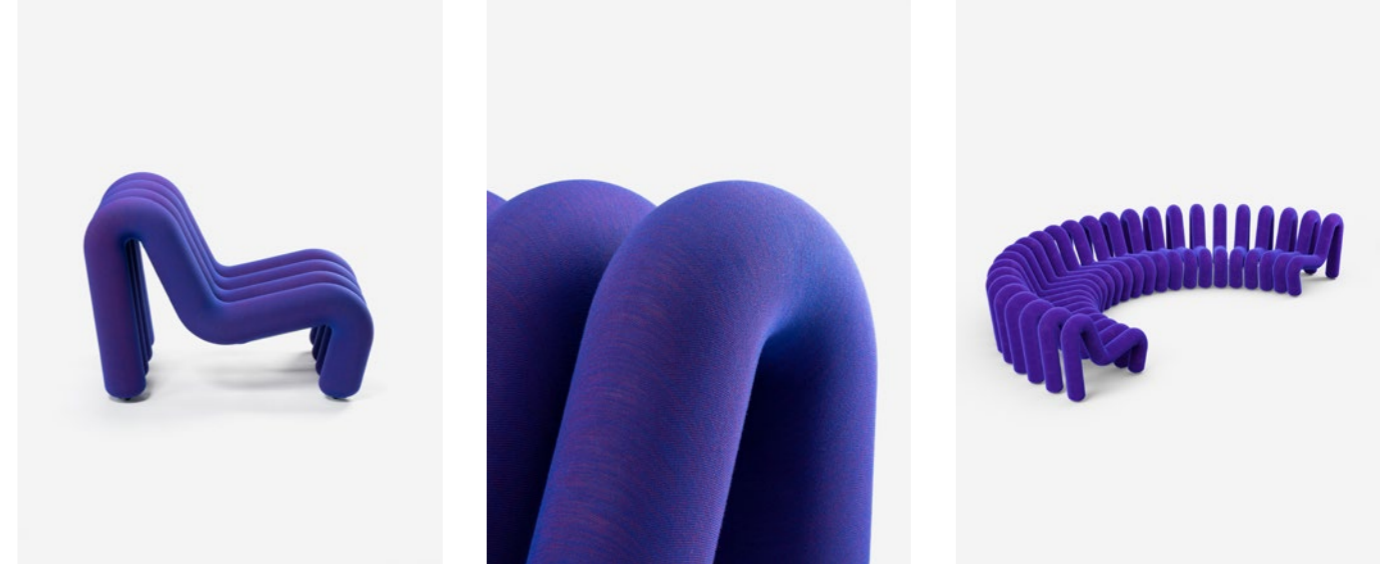

Brown-Ecru
H. 71 cm D. 99 cm
Seating height : 37 cm

Réf. : BG 23 BROWN-ECRU

Public price
from 1900 €

Go to [configurator](#) for more

Big-Game

Extra Bold Sofa

Steel structure
Injected high resilience foam
Kvadrat 100% virgin wool cover
Made in France

Blue-Red
H. 71 cm D. 99 cm
Seating height : 37 cm

Réf. : BG 23 BLUE-RED

Public price
from 1900 €

Go to [configurator](#) for more

86

87

Big-Game

Extra Bold Sofa