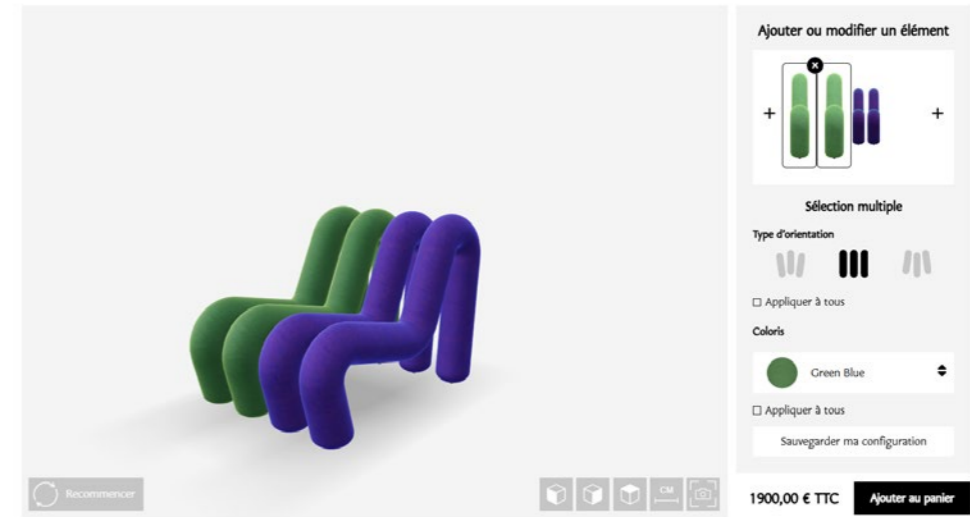

Accueil / Configurateur Extra Bold Sofa

Accueil / Configurateur Extra Bold Sofa

Big-Game

Extra Bold Sofa

58

59

Steel structure
Injected high resilience foam
Kvadrat 100% virgin wool cover
Made in France

Blue
H. 71 cm D. 99 cm
Seating height : 37 cm