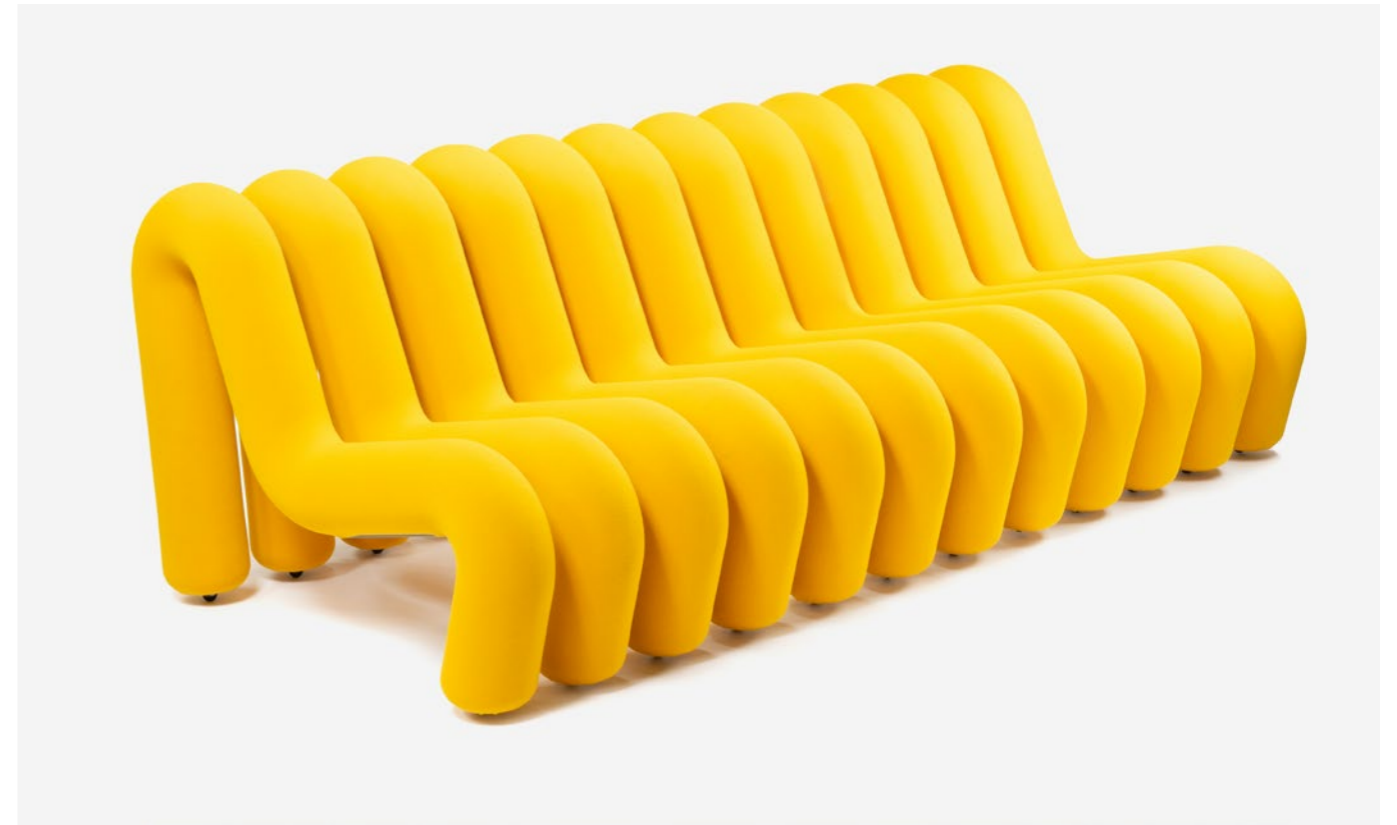

Go to [configurator](#) for more

Big-Game

Extra Bold Sofa

66

67

Steel structure
Injected high resilience foam
Kvadrat 100% virgin wool cover
Made in France

Yellow
H. 71 cm D. 99 cm
Seating height : 37 cm

Réf. : BG 23 YELLOW