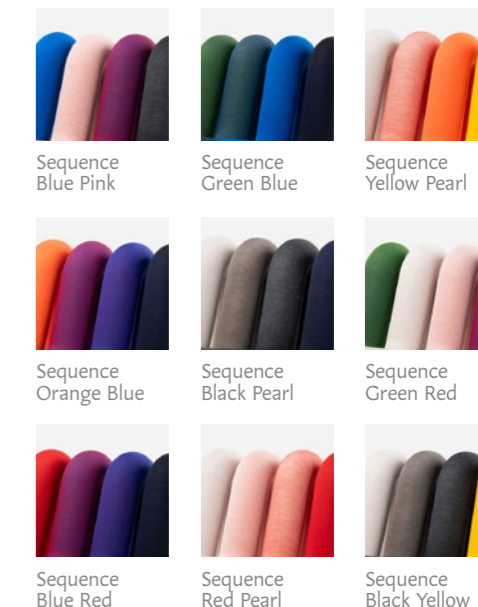

Predefined colored sequences :

More multicolor options and custom sequences available in our configurator.
moustache.fr/configurateur