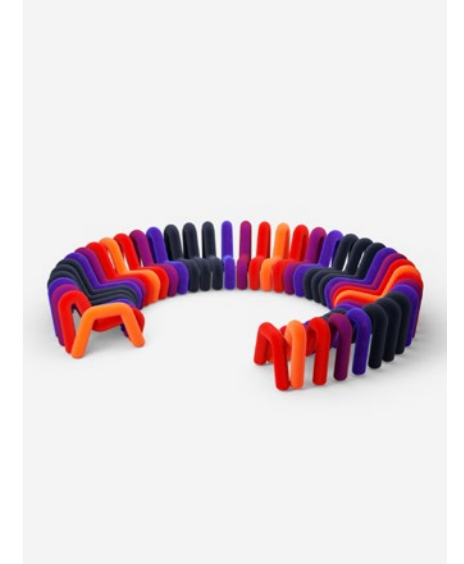

Big-Game

Extra Bold Sofa

Steel structure
Injected high resilience foam
Kvadrat 100% virgin wool cover
Made in France

Sequence Orange Blue
H. 71 cm D. 99 cm
Seating height : 37 cm

Réf. : BG 23 SEQUENCE ORANGE BLUE

Public price
from 1900 €

[Go to configurator for more](#)

86

87