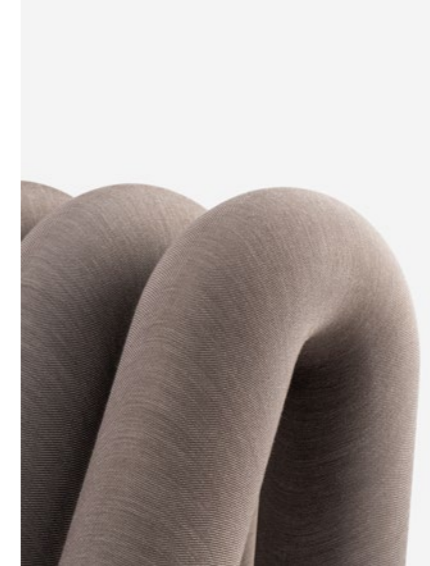

Big-Game

Extra Bold Sofa