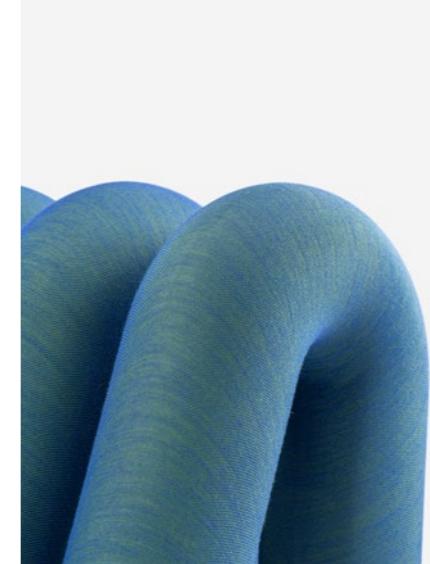

Big-Game

Extra Bold Sofa