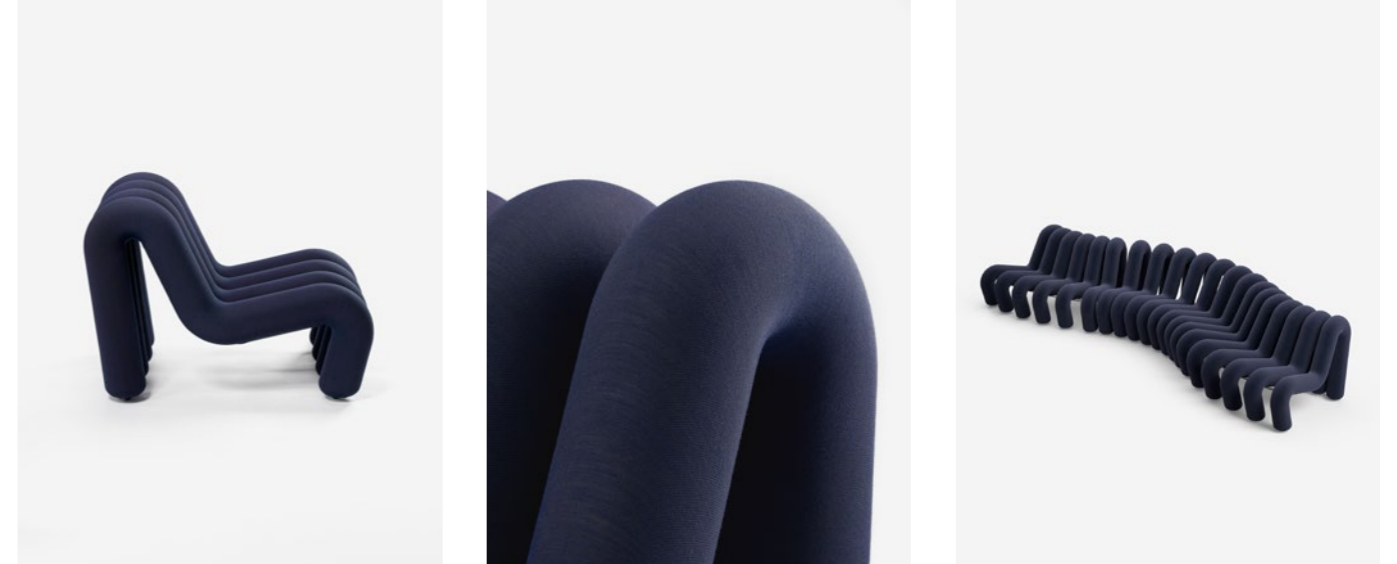

Big-Game

Extra Bold Sofa

Steel structure
Injected high resilience foam
Kvadrat 100% virgin wool cover
Made in France

Black-Blue
H. 71 cm D. 99 cm
Seating height : 37 cm

Réf. : BG 23 BLACK-BLUE

Public price
from 1900 €

[Go to configurator for more](#)

82

83