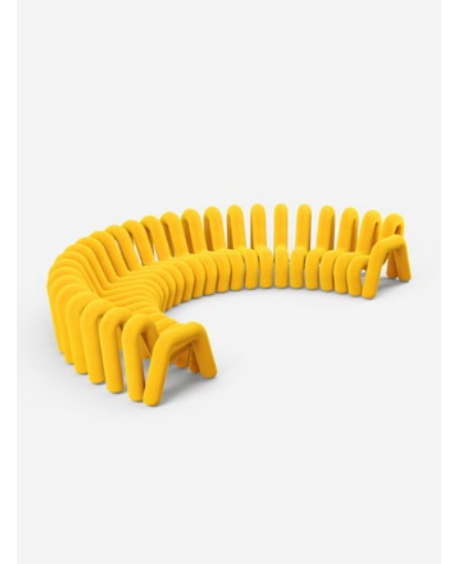

Big-Game

Extra Bold Sofa