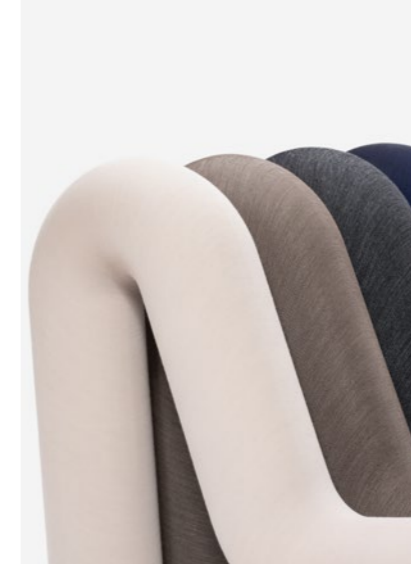

Big-Game

Extra Bold Sofa