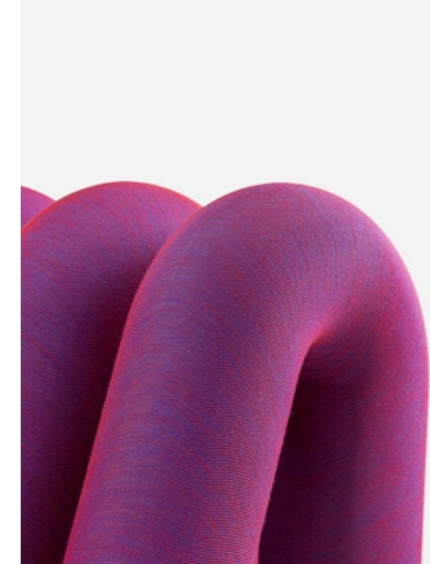

Big-Game

Extra Bold Sofa