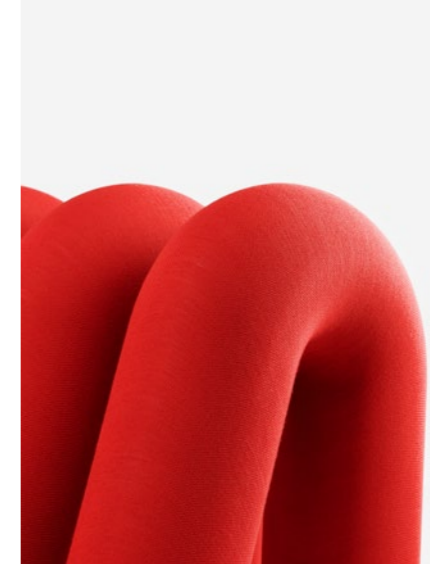

Big-Game

Extra Bold Sofa