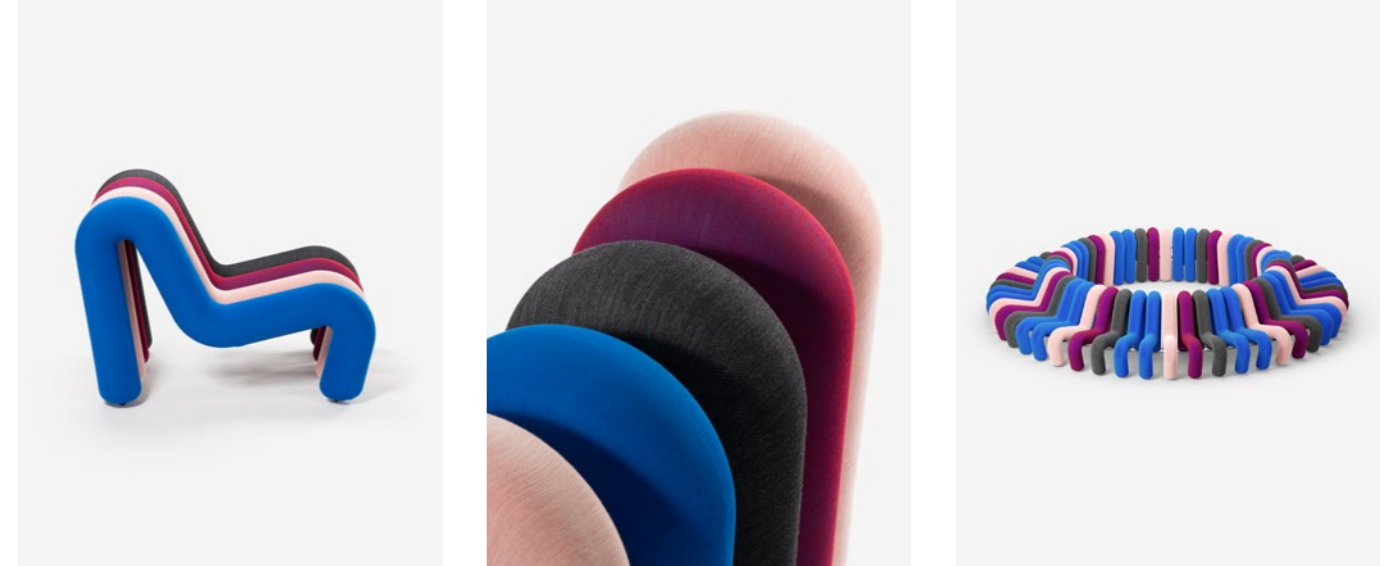

Big-Game

Extra Bold Sofa