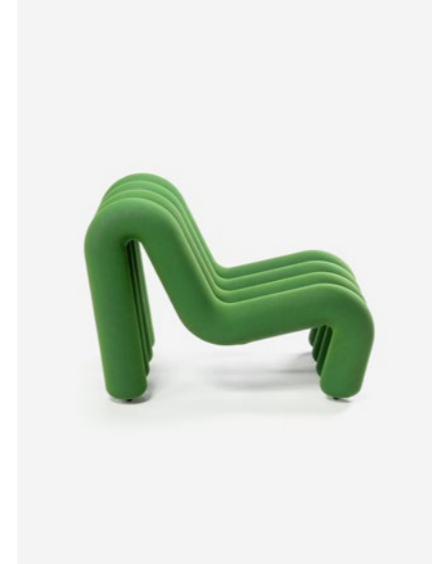

Big-Game

Extra Bold Sofa