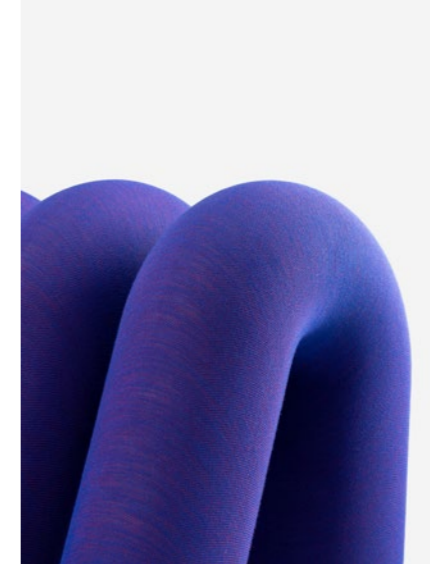

Big-Game

Extra Bold Sofa